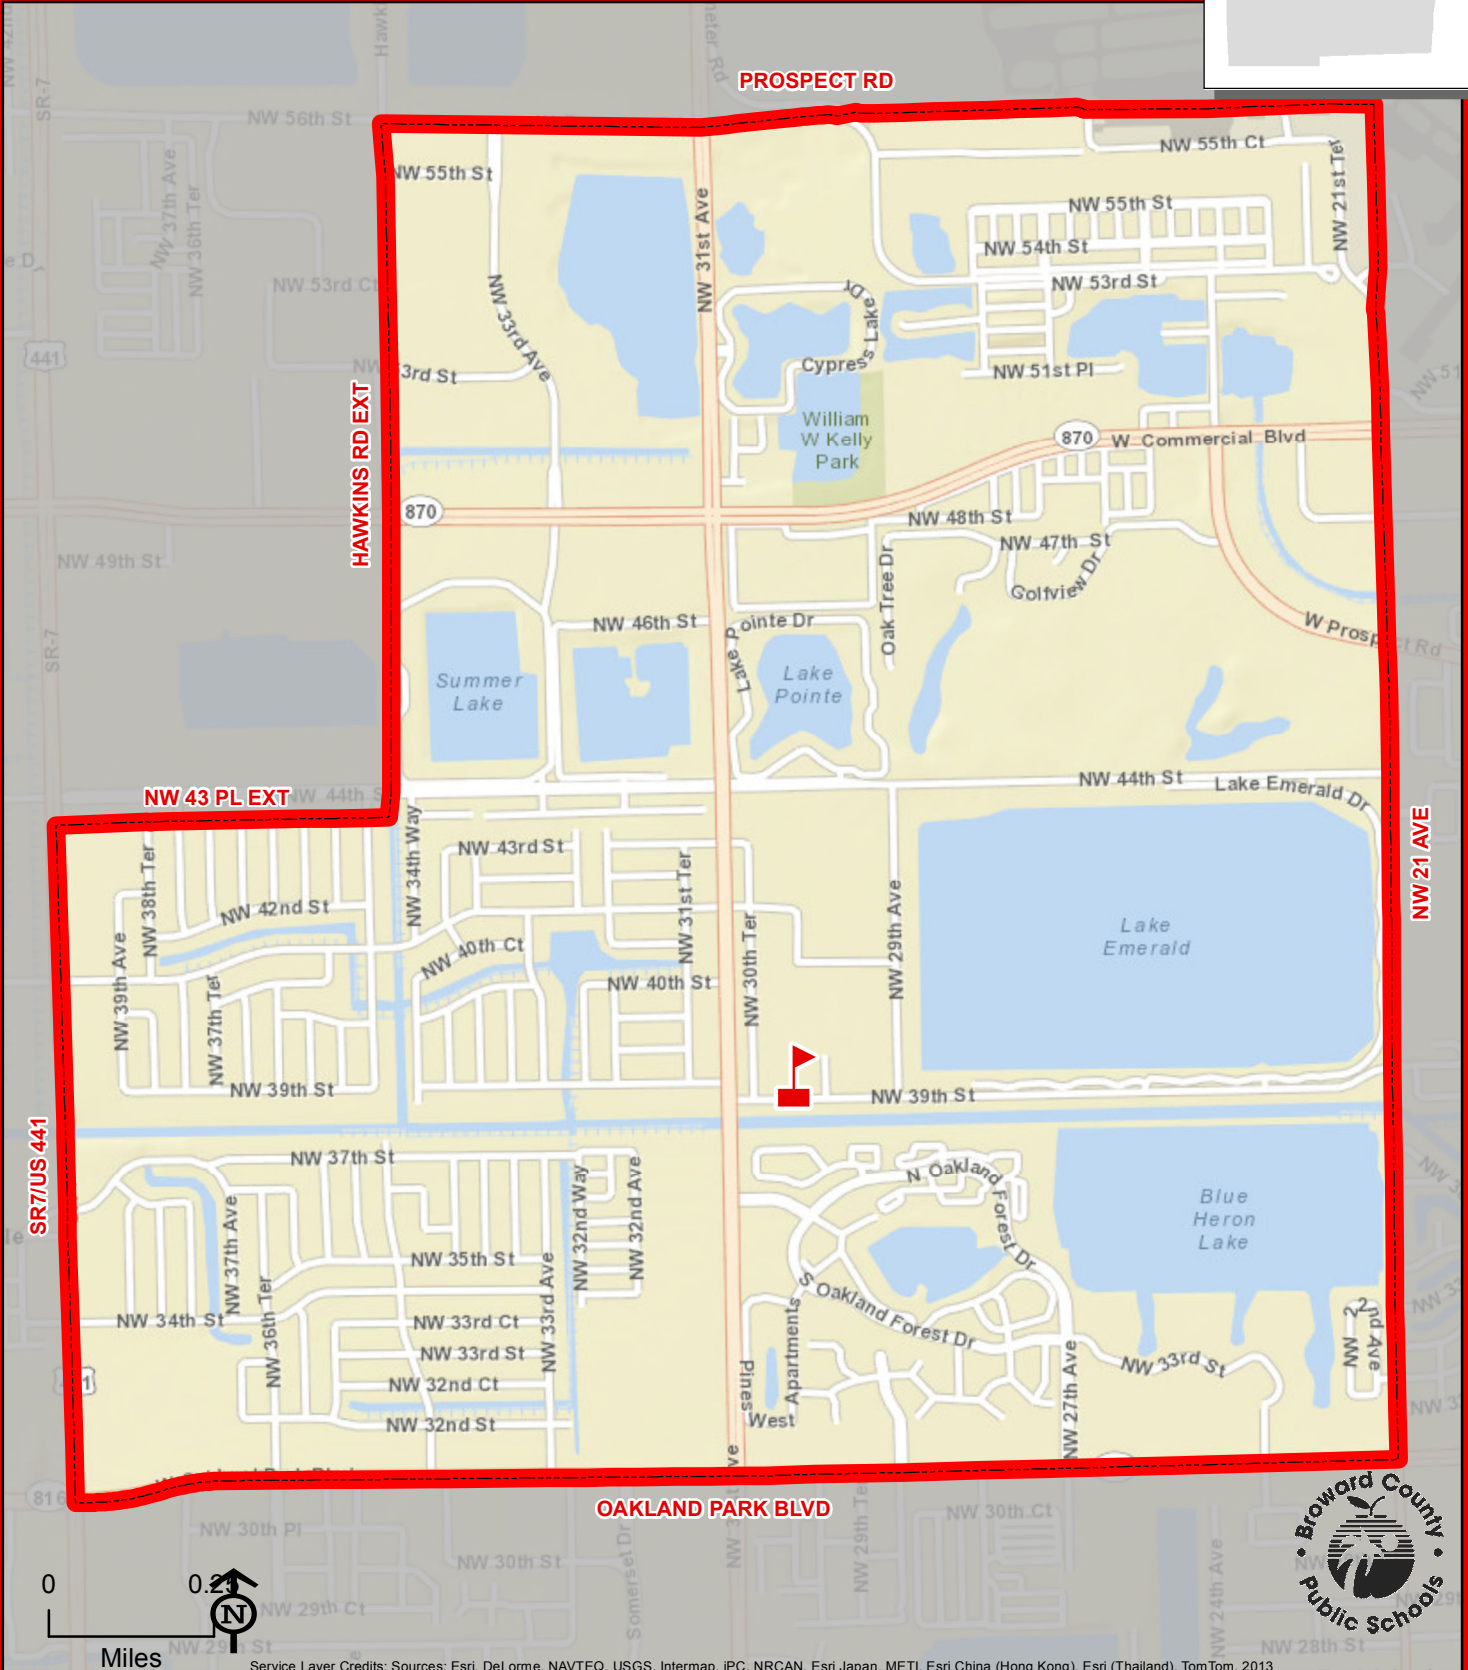

ORIOLE ELEMENTARY SCHOOL

3081 NW 39 STREET
LAUDERDALE LAKES, FLORIDA 33309
754-322-7550

ORIOLE